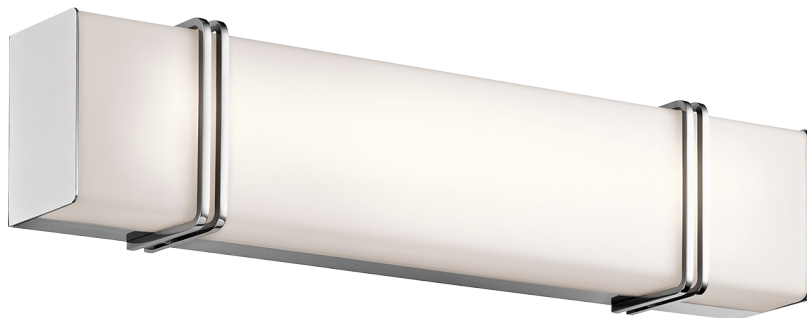

Impello Collection
Impello 24" Linear LED Bath Light CH
 45838CHLED (Chrome)

Project Name: _____
 Location: _____
 Type: _____
 Qty: _____
 Comments: _____

Dimensions

Height	5.50"
Width	24.25"

Ordering Information

Product ID	45838CHLED
Finish	Chrome
Available Finishes	CH, OZ
Collection	Impello Collection

Dimensions

Extension	3.50"
Height from center of Wall opening	2.75"
Base Backplate	23.50 X 4.75
Weight	9.00 LBS

Photometrics

Kelvin Temperature	3000 K
Color Rendering Index	90

Specifications

Material	Glass
Diffuser Description	Satin Etched White

Electrical

Dimmable	Yes
Dimmable Notes	This LED is compatible with most standard incandescent dimmers, LED dimmers, and electronic low voltage dimmers. For more information, go to Kichler.com\dimming .
Voltage	120 V
Input Voltage	Single(120)